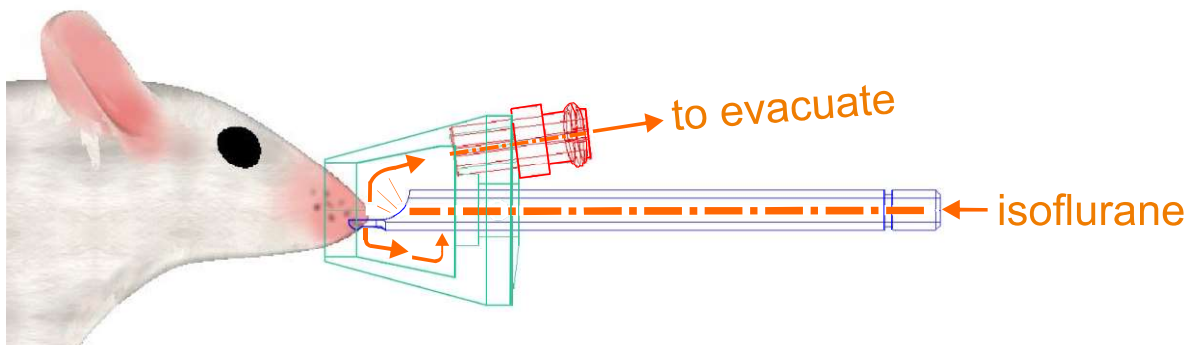

InVivo Set 1

2x Ear-bar holder (6-6,3mm Ear-bar)

1x Anesthesia tooth bar

incl. mount onto OP-plate

Order-No.: 200-200 500 0010

Gas evacuation mask

for mouse

Order-No.: 200-200 500 0110