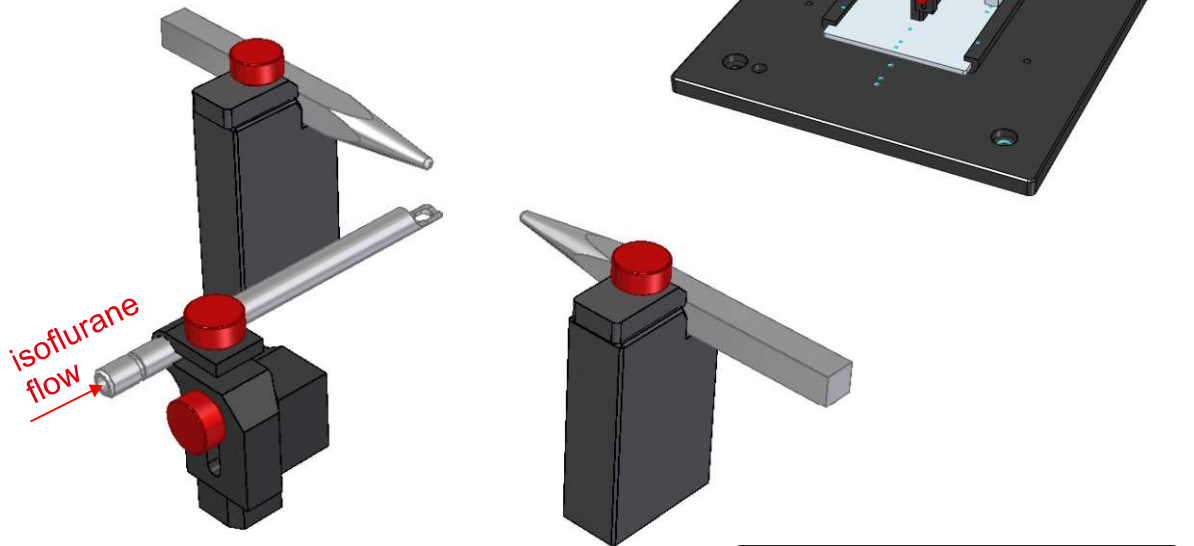

InVivo Set 1

2x Ear-bar holder (6-6,3mm Ear-bar)

1x Anesthesia tooth bar

incl. mount onto OP-plate

Order-No.: 200-200 500 0010

Gas evacuation mask

for mouse

Order-No.: 200-200 500 0110