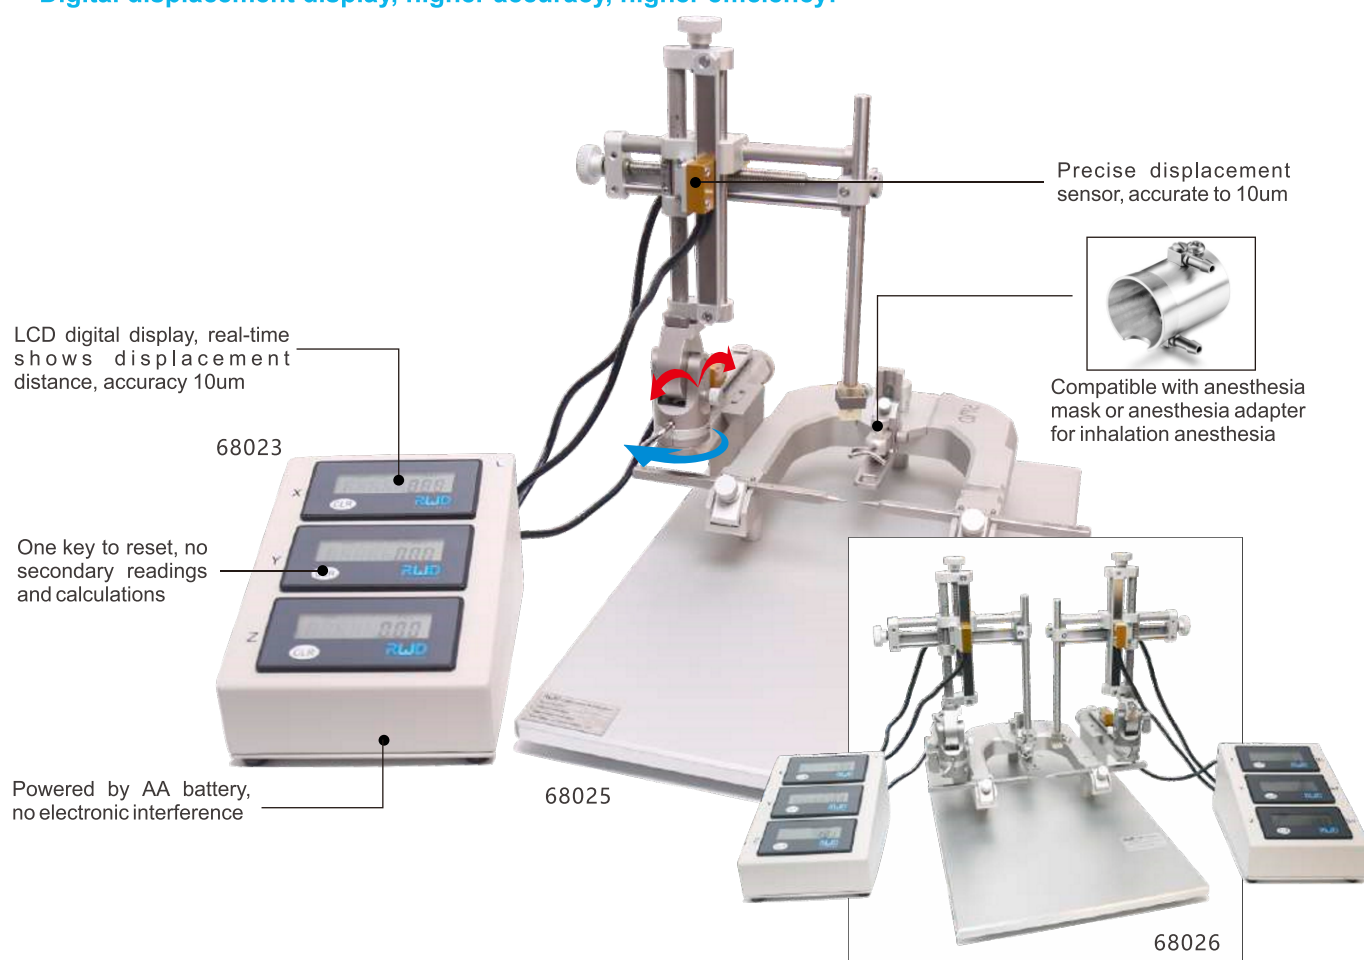

# Desktop Digital Stereotaxic Instruments

Digital displacement display, higher accuracy, higher efficiency!

## Composition:

68025 and 68026 are complete sets of stereotaxic (see figure), both containing 68861N base plate, 68401 three-dimensional manipulator - left, 68021 rat adaptor, 68301 rat 18 ° ear bar, 68201 standard holder, 68026 includes an extra 68402 three-dimensional manipulator-right and 68023 digital display module.

## Order Information:

Cat No.	Product Description	Remarks
68025	Stereotaxic for Rat, SGL M, Digital, 18 Deg.	
68026	Stereotaxic for Rat, Dual M, Digital, 18 Deg.	
68027	Stereotaxic for Rat, SGL M, Digital, 45 Deg.	
68028	Stereotaxic for Rat, Dual M, Digital, 45 Deg.	
68018	Stereotaxic for Mouse, SGL M, Digital, 68030 Adaptor Incl.	
68019	Stereotaxic for Mouse, Dual M, Digital, 68030 Adaptor Incl.	
68045	Stereotaxic for Mouse, SGL M, Digital, 68055 Adaptor, 60 Deg.	
68046	Stereotaxic for Mouse, Dual M, Digital, 68055 Adaptor, 60 Deg.	
68537	Stereotaxic for Mouse, SGL M, Digital, 68077 Adaptor, 60 Deg.	
68538	Stereotaxic for Rat, SGL M, Digital, 68078 Adaptor, 18 Deg.	
68861N	Stereotaxic Base Plate, Standard	
68023	3-axis Digital Readout for Upgrade-68000	With digital base and displacement sensor