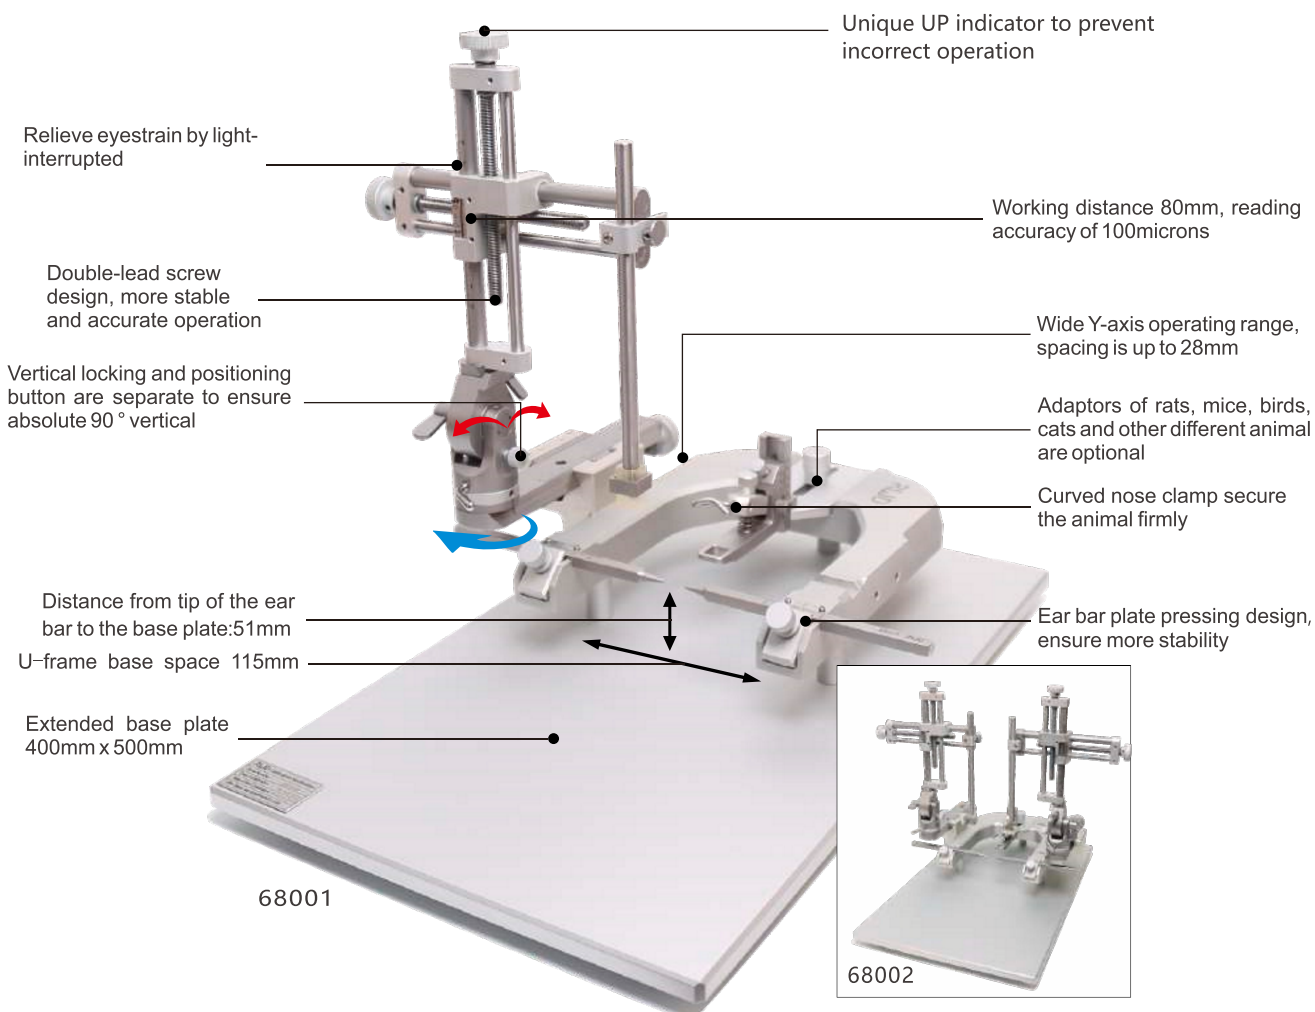

Standard Stereotaxic Instruments

Classical U-type base design, professional services in the laboratory for 15 years!

Composition:

68001 and 68002 are complete sets of stereotaxic (see figure), both containing 68861N base plate, 68401 three-dimensional manipulator - left, 68021 rat adaptor, 68301 rat 18 ° ear bar, 68201 standard holder, and 68002 includes an extra 68402 three-dimensional manipulator - right.

Order Information:

Cat No.	Product Description	Remarks
68001	Stereotaxic for Rat, SGL M, 18 Deg.	
68002	Stereotaxic for Rat, Dual M, 18 Deg.	
68005	Stereotaxic for Rat, SGL M, 45 Deg.	
68006	Stereotaxic for Rat, Dual M, 45 Deg.	
68037	Stereotaxic for Mouse, SGL M, 68030 Adaptor Incl.	
68038	Stereotaxic for Mouse, Dual M, 68030 Adaptor Incl.	
68043	Stereotaxic for Mouse, SGL M, 68055 Adaptor, 60 Deg.	
68044	Stereotaxic for Rat, Dual M, 68055 Adaptor, 60 Deg.	
68535	Stereotaxic for Mouse, SGL M, 68077 Adaptor, 60 Deg.	
68536	Stereotaxic for Rat, SGL M, 68078 Adaptor, 18 Deg.	
68861N	Stereotaxic Base Plate, Standard	