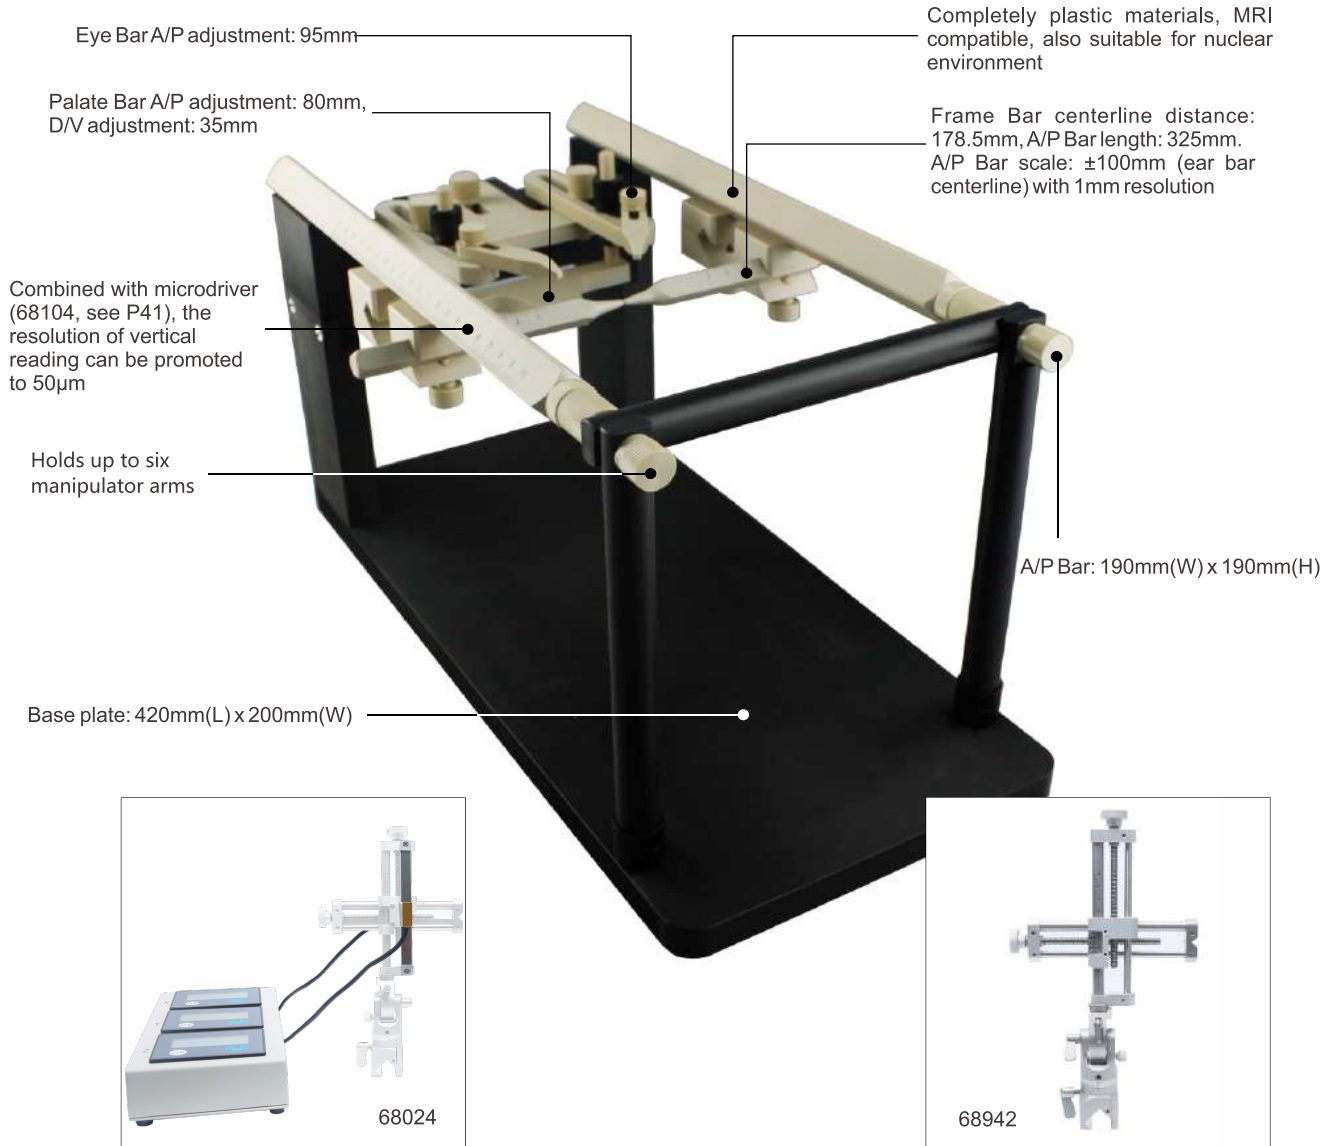

Dog/Monkey MRI Stereotaxic Instruments (Customized)

Order Information:

Cat No.	Product Description	Remarks
68915	MRI Compatible Stereotaxic for dog/monkey/68081/Base Plate (Customized)	manipulator is not included
68941	2-axis Manip for Dog/Monkey Stereotaxic, Left Hand	Adaptor/ear bar see P36-41
68942	2-axis Manip for Dog/Monkey Stereotaxic, Right Hand	
68024	2-axis Digital Readout for Upgrade-68000	
68944	2-axis Digital Manip for Dog/Monkey Stereotaxic, Left Hand	
68945	2-axis Digital Manip for Dog/Monkey Stereotaxic, Right Hand	
68104	AP-Microdriver (50 μ m)	