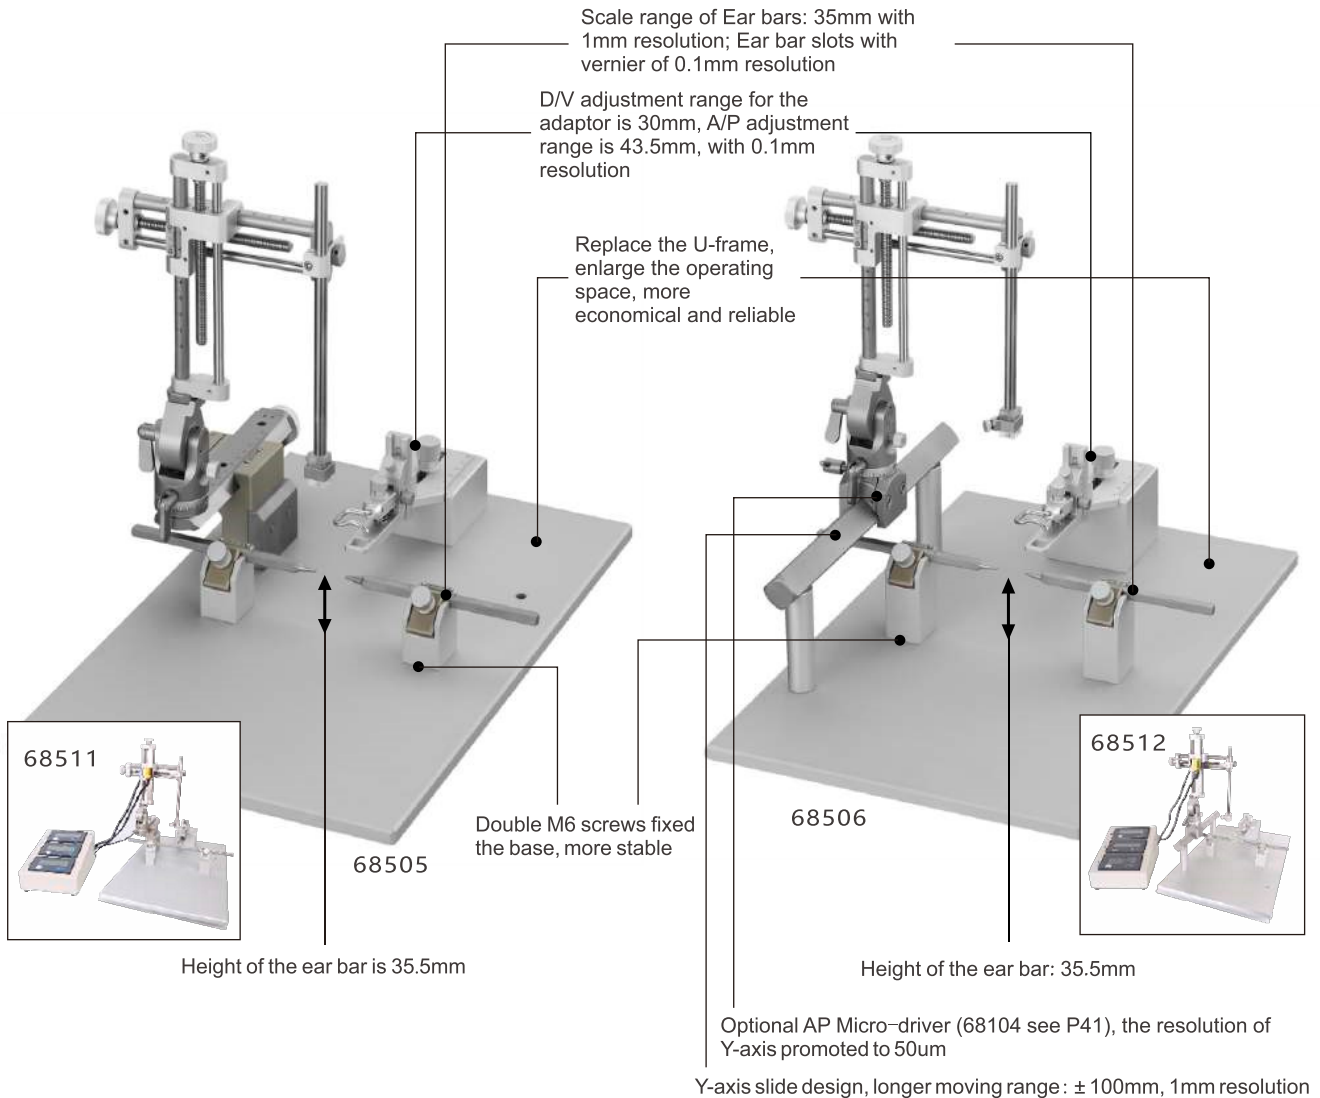

Portable/Rail Rat Stereotaxic Instruments

Composition:

68505 and 68506 are a complete sets of stereotaxic (see figure), both containing 68021 rat adaptor, 68301 rat 18 ° ear bar, 68201 standard holder, 68505 with the 68864S base plate and a 68401 three-dimensional manipulator - left, 68506 with the 68865S base plate and 68851 two-dimensional manipulator - left.

Order Information:

Cat No.	Product Description
68505	Stereotaxic for Rat, SGL M, Portable
68508	Stereotaxic for Rat, Dual M, Portable
68511	Stereotaxic for Rat, Digital and Portable, SGL M
68514	Stereotaxic for Rat, Digital and Portable, Dual M
68864S	Stereotaxic Base Plate for Rat, Portable, SGL M
68864D	Stereotaxic Base Plate for Rat, Portable, SGL M

Order Information:

Cat No.	Product Description
68506	Stereotaxic for Rat, SGL M, Rail-type
68509	Stereotaxic for Rat, Dual M, Rail-type
68512	Stereotaxic Frame for Rat, Portable, SGL M
68515	Stereotaxic for Rat, Digital and Rail-type, Dual M
68865S	Stereotaxic Base Plate for Rat or Mouse, Rail-type, SGL M
68865D	Stereotaxic Base Plate for Rat or Mouse, Rail-type, Dual M
68941	2-axis Manip for Rat Stereotaxic, Left Hand