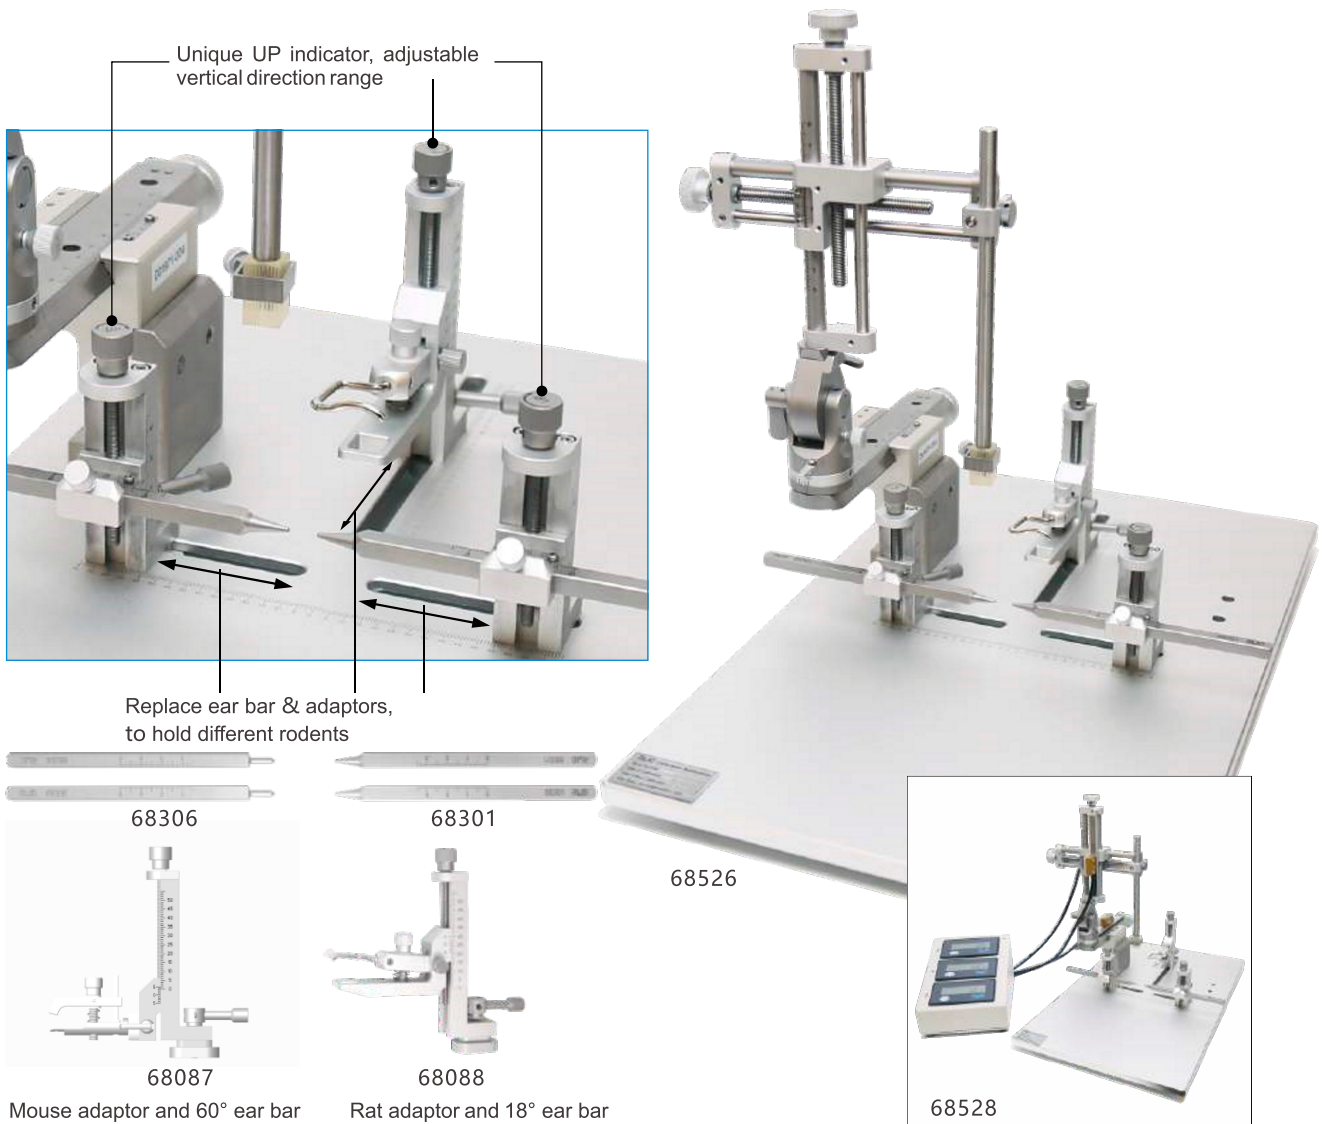

Portable Rat & Mouse Stereotaxic Instruments

Composition:

68526 is a complete set stereotaxic configurations, containing 68867S base plate, 68401 three-dimensional manipulator - left, 68087 mouse adaptor and 68088 rat adaptor, 68301 rat 18° ear bars and 68306 mouse 60° ear bars, 68201 standard holder; Digital version 68528 adds 68023 three-dimensional digital display module.

Order Information:

Cat No.	Product Description	Remarks
68526	Stereotaxic for Rat and Mouse, SGL M, Portable	
68527	Stereotaxic for Rat and Mouse, Dual M, Portable	
68528	Stereotaxic for Rat and Mouse, SGL M, Digital and Portable	
68529	Stereotaxic for Rat and Mouse, Dual M, Digital and Portable	
68867S	Stereotaxic Base Plate for Rat and Mouse, Portable, SGL M	
68867D	Stereotaxic Base Plate for Rat and Mouse, Portable, Dual M	
68087	Mouse adaptor (Stereotaxic for Rat and Mouse)	
68088	Rat adaptor (Stereotaxic for Rat and Mouse)	