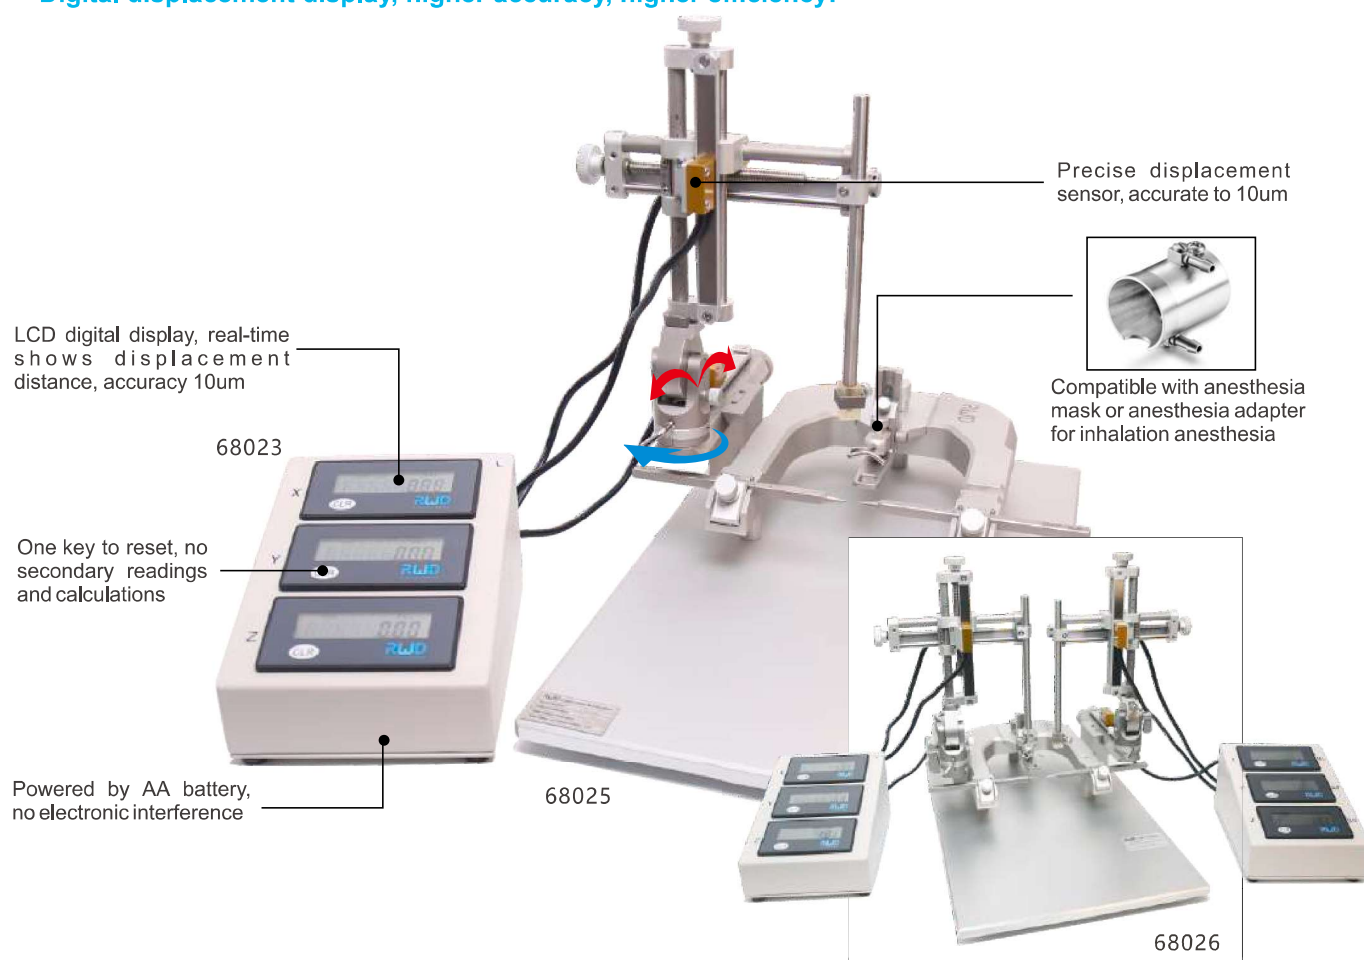

Desktop Digital Stereotaxic Instruments

Digital displacement display, higher accuracy, higher efficiency!

Composition:

68025 and 68026 are complete sets of stereotaxic (see figure), both containing 68861N base plate, 68401 three-dimensional manipulator - left, 68021 rat adaptor, 68301 rat 18 ° ear bar, 68201 standard holder, 68026 includes an extra 68402 three-dimensional manipulator-right and 68023 digital display module.

Order Information:

Cat No.	Product Description	Remarks
68025	Stereotaxic for Rat, SGL M, Digital, 18 Deg.	
68026	Stereotaxic for Rat, Dual M, Digital, 18 Deg.	
68027	Stereotaxic for Rat, SGL M, Digital, 45 Deg.	
68028	Stereotaxic for Rat, Dual M, Digital, 45 Deg.	
68018	Stereotaxic for Mouse, SGL M, Digital, 68030 Adaptor Incl.	
68019	Stereotaxic for Mouse, Dual M, Digital, 68030 Adaptor Incl.	
68045	Stereotaxic for Mouse, SGL M, Digital, 68055 Adaptor, 60 Deg.	
68046	Stereotaxic for Mouse, Dual M, Digital, 68055 Adaptor, 60 Deg.	
68537	Stereotaxic for Mouse, SGL M, Digital, 68077 Adaptor, 60 Deg.	
68538	Stereotaxic for Rat, SGL M, Digital, 68078 Adaptor, 18 Deg.	
68861N	Stereotaxic Base Plate, Standard	
68023	3-axis Digital Readout for Upgrade-68000	With digital base and displacement sensor